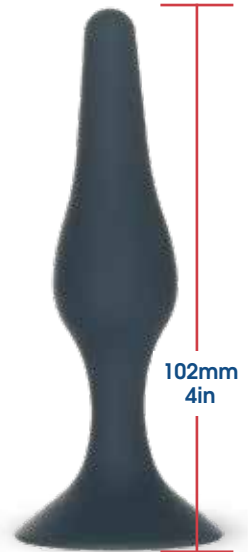

lubricant injector

lubricant not included

silicone anal douche

128mm
5in

115mm
4.5in

102mm
4in

3 seamless silicone anal plugs

bonus
PowerBullet®
included