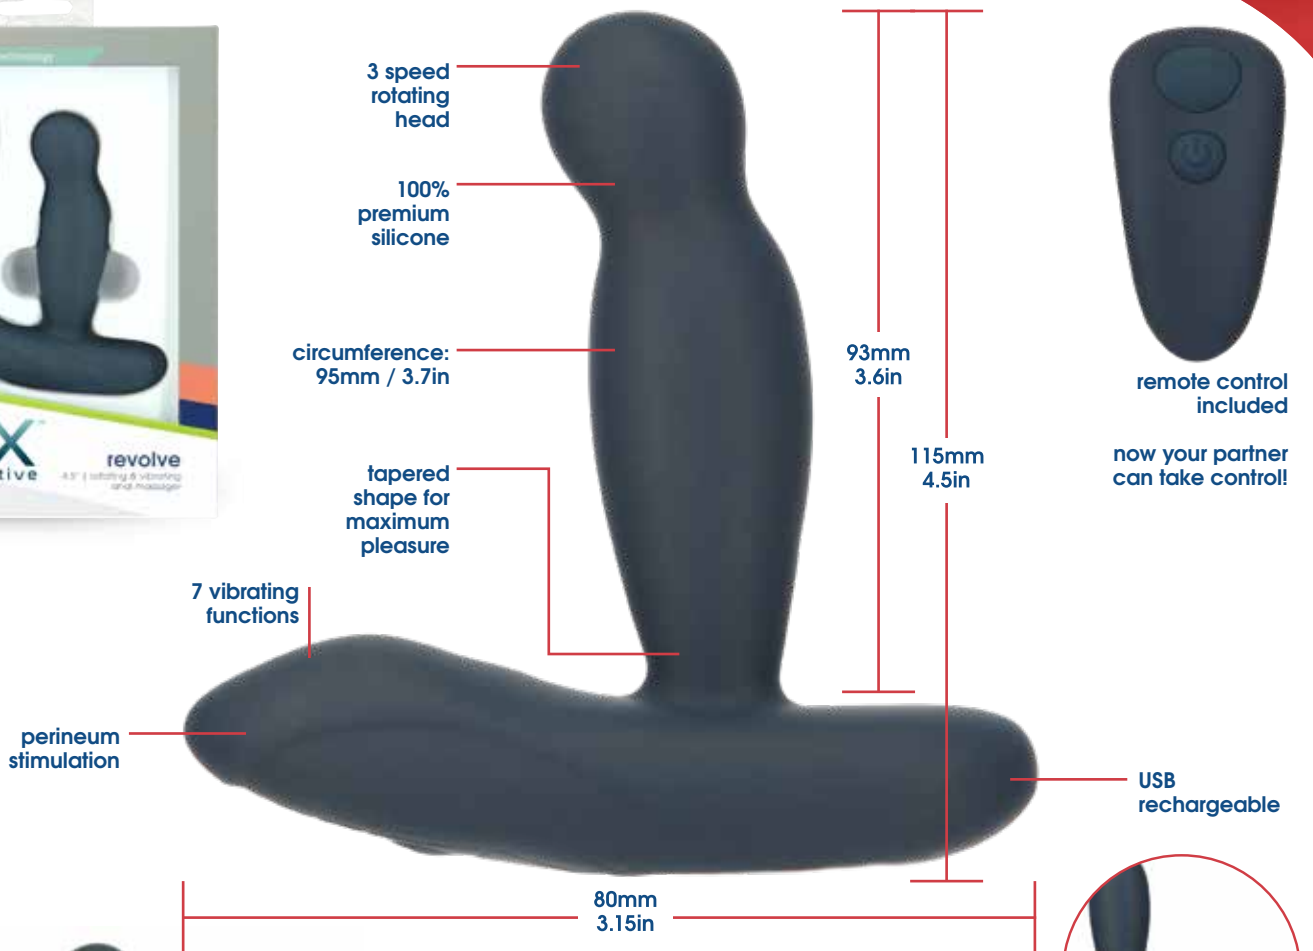

remote control included
now your partner can take control!