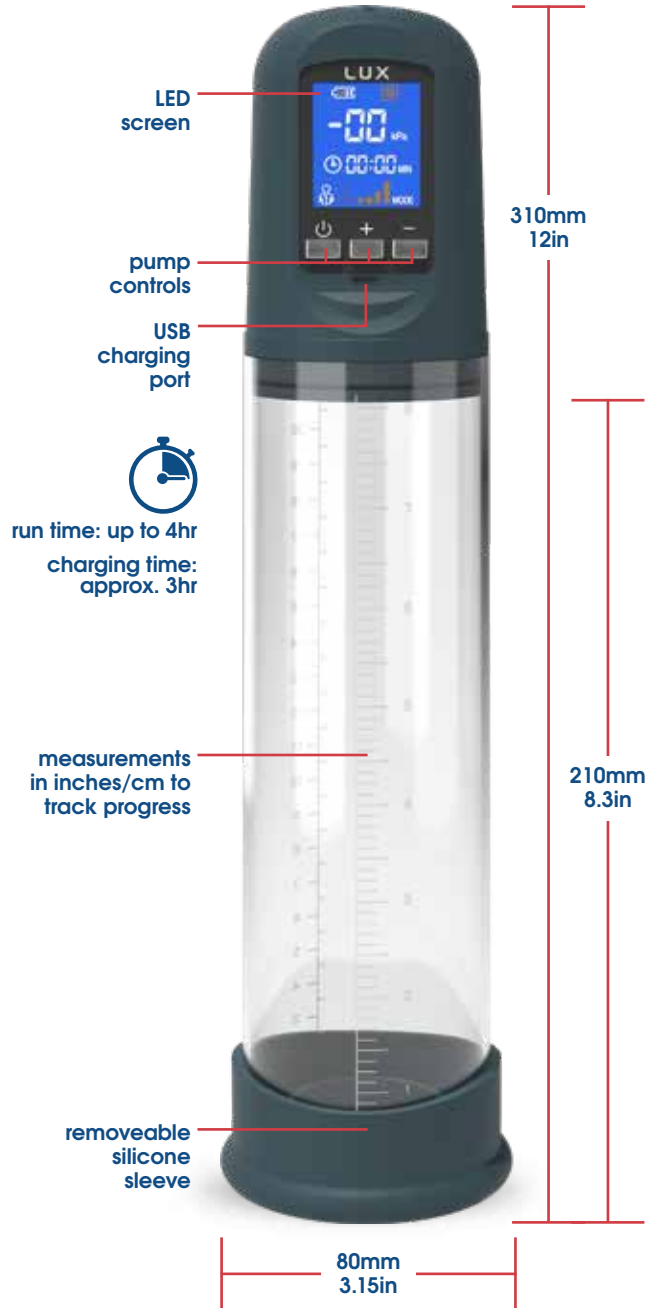

item #: 46000

super suction!

powerful suction | 2 modes: automatic & manual | rechargeable | LED screen designed for penis sizes up to 7" when erect

tether

adjustable silicone cock tie

introducing **tether** – lux active™'s fully adjustable cock tie that allows the user to take full control of their desires. the silicone ties loop around the penis and balls, while the slider secures everything in place for a perfect, customizable fit.